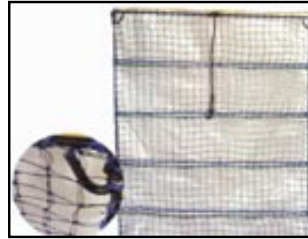

BAGS SPEC SHEET

Specifcations (MM)	Storey
480 X 1200	5 to 8
500 X 1200	5 to 8
650 x 1200	5 to 8

MCB 10 /

External collection bags

MCB 10 Specifications

- 1.0mm Sq
- 40cm x 80cm(Pc)
- Green Color

MCB 15 Specifications